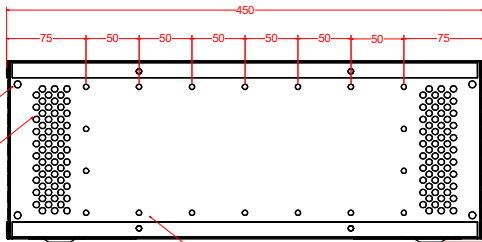

Name	Description	Qty
------	-------------	-----

Description. 3u 19 inch 350mm Deep Desktop / Wall Mount Rack		Material. 1.2 Mild Steel	Designed by Shane	Customer Ad-Tek
			Date 09/11/2023	
Drawing No. AD3URX-LPC-350	Rev. 0	Scale 1 : 1	Finish	 Units 31-37, Broton Drive, Broton Industrial Estate, Halstead. Essex. CO9 1HB Telephone : 01787 474470 e-mail : sales@ad-tekproducts.co.uk
			Tolerance + / - 0.2mm	

Cable Entry Knock Outs at Rear

Fixing Thread for Covers

Ventilation on Sides

Fixing Holes for Adjustable Internal Rails

Description.	3u 19 inch 450mm Deep Desktop / Wall Mount Rack		Material.	Designed by	Customer
				Shane	
Drawing No.	Rev.	Scale	Finish	Date	Units 31-37, Broton Drive, Broton Industrial Estate, Halstead. Essex. CO9 1HB Telephone : 01787 474470 e-mail : sales@ad-tekproducts.co.uk
				AD3URX-LPC-450	
				09/11/2023	
				+ / - 0.2mm	