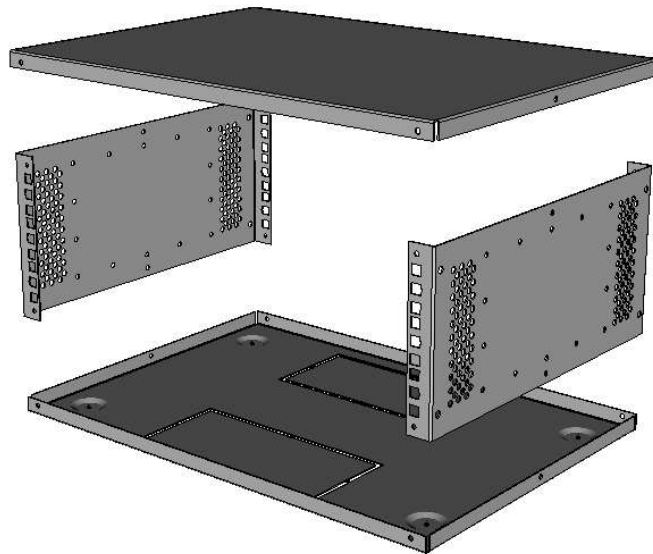

Name	Description	Qty
------	-------------	-----

Description. 3u 19 inch 350mm Deep Desktop / Wall Mount Rack		Material. 1.2 Mild Steel	Designed by Shane	Customer Ad-Tek
			Date 09/11/2023	
Drawing No. AD3URX-LPC-350	Rev. 0	Scale 1 : 1	Finish	 Units 31-37, Broton Drive, Broton Industrial Estate, Halstead. Essex. CO9 1HB Telephone : 01787 474470 e-mail : sales@ad-tekproducts.co.uk
			Tolerance + / - 0.2mm	

Cable Entry Knock Outs at Rear

Fixing Thread for Covers

Ventilation on Sides

Fixing Holes for Adjustable Internal Rails

Description.	3u 19 inch 450mm Deep Desktop / Wall Mount Rack		Material.	Designed by	Customer
				Shane	
Drawing No.	Rev.	Scale	Finish	Date	Units 31-37, Broton Drive, Broton Industrial Estate, Halstead. Essex. CO9 1HB Telephone : 01787 474470 e-mail : sales@ad-tekproducts.co.uk
				AD3URX-LPC-450	
				09/11/2023	
				+ / - 0.2mm	