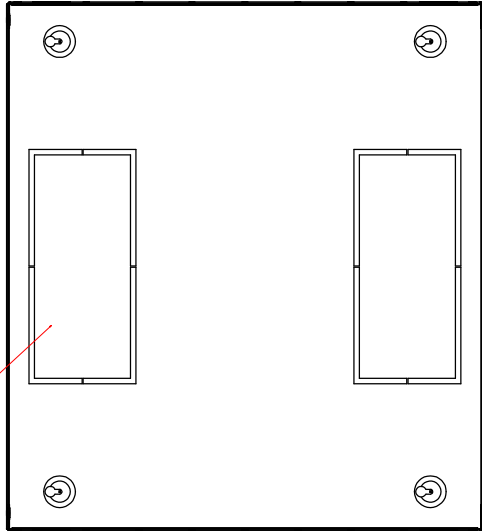

Name	Description	Qty
------	-------------	-----

Description. 3u 19 inch 350mm Deep Desktop / Wall Mount Rack		Material. 1.2 Mild Steel	Designed by Shane	Customer Ad-Tek
			Date 09/11/2023	
Drawing No. AD3URX-LPC-350	Rev. 0	Scale 1 : 1	Finish	 Units 31-37, Broton Drive, Broton Industrial Estate, Halstead. Essex. CO9 1HB Telephone : 01787 474470 e-mail : sales@ad-tekproducts.co.uk
			Tolerance + / - 0.2mm	

Cable Entry Knock Outs at Rear

Fixing Thread for Covers

Ventilation on Sides

Fixing Holes for Adjustable Internal Rails

Description.	3u 19 inch 450mm Deep Desktop / Wall Mount Rack		Material.	Designed by	Customer
				Shane	
Drawing No.	Rev.	Scale	Finish	Date	Units 31-37, Broton Drive, Broton Industrial Estate, Halstead. Essex. CO9 1HB Telephone : 01787 474470 e-mail : sales@ad-tekproducts.co.uk
				AD3URX-LPC-450	
				09/11/2023	
				+ / - 0.2mm	