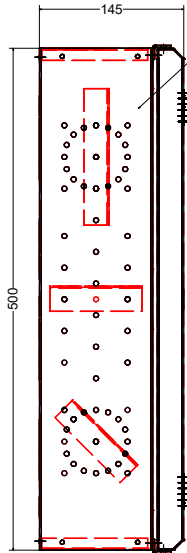

Knock-outs top and bottom for cable entry

Rotates and Adjustable 19 inch rails

Perforated for max air flow

Knock-outs at rear for cable entry

Description. 2u Low Profile Cab-500 Style

Material.

Designed by

Customer

Shane

Ad-Tek

Date

22/03/2024

1.2 Mild Steel

Drawing No.

Rev.

Scale

Finish

Tolerance

ADLPC-2U-500

0

1 : 1

Black/Grey/White

+ / - 0.2mm

Units 31-37, Broton Drive, Broton Industrial Estate, Halstead. Essex. CO9 1HB
Telephone : 01787 474470 e-mail : sales@ad-tekproducts.co.uk