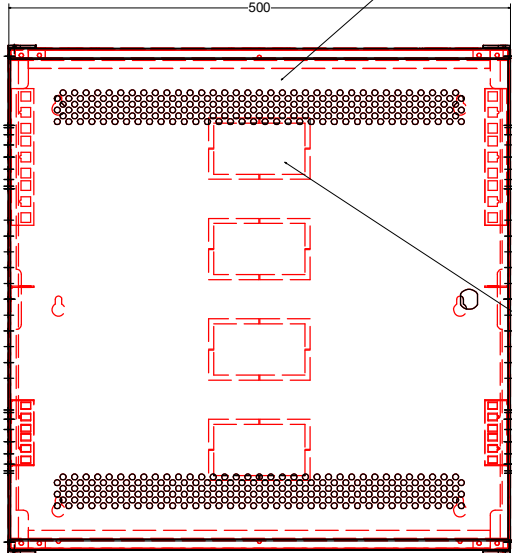

Knock-outs top and bottom for cable entry

Rotates and Adjustable 19 inch rails

Perforated for max air flow

Knock-outs at rear for cable entry

Description. 2u Low Profile Cab-500 Style

Material.

Designed by

Customer

Shane

Ad-Tek

Date

22/03/2024

1.2 Mild Steel

Drawing No.

Rev.

Scale

Finish

Tolerance

ADLPC-2U-500

0

1 : 1

Black/Grey/White

+ / - 0.2mm

Units 31-37, Broton Drive, Broton Industrial Estate, Halstead. Essex. CO9 1HB
Telephone : 01787 474470 e-mail : sales@ad-tekproducts.co.uk