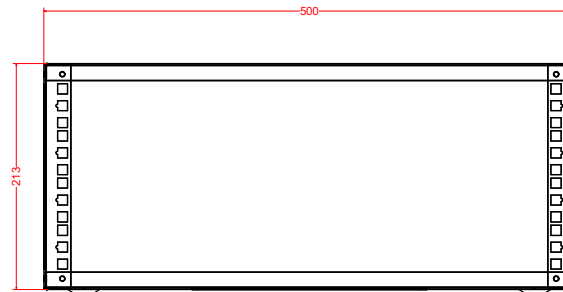

Cable Entry Knock Outs at Rear

Fixing Thread for Covers

Ventilation on Sides

Fixing Holes for Adjustable Internal Rails

Description.	4u 19 inch 450mm Deep Desktop / Wall Mount Rack		Material.	Designed by		Customer
				Shane		
Drawing No.	Rev.	Scale	1.2 Mild Steel	Date		Units 31-37, Broton Drive, Broton Industrial Estate, Halstead. Essex. CO9 1HB Telephone : 01787 474470 e-mail : sales@ad-tekproducts.co.uk
				AD4URX-LPC-450	0	
					+ / - 0.2mm	