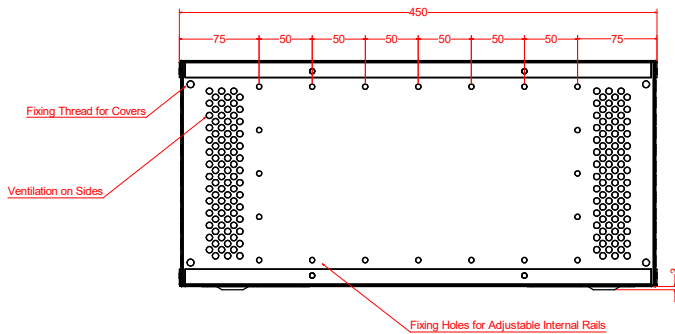

Name	Description	Qty
------	-------------	-----

<i>Description.</i>	4u 19 inch 350mm Deep Desktop / Wall Mount Rack	<i>Material.</i>	1.2 Mild Steel	Designed by Shane	<i>Customer</i>	
				Date 09/11/2023	Ad-Tek	
<i>Drawing No.</i>	AD4URX-LPC-350	<i>Rev.</i>	Scale	<i>Finish</i>	<i>Tolerance</i>	Units 31-37, Broton Drive, Broton Industrial Estate, Halstead. Essex. CO9 1HB Telephone : 01787 474470 e-mail : sales@ad-tekproducts.co.uk
		0	1 : 1		+ / - 0.2mm	

Cable Entry Knock Outs at Rear

Fixing Thread for Covers

Ventilation on Sides

Fixing Holes for Adjustable Internal Rails

Description.	4u 19 inch 450mm Deep Desktop / Wall Mount Rack		Material.	Designed by		Customer
				Shane		
Drawing No.	Rev.	Scale	1.2 Mild Steel	Date		Units 31-37, Broton Drive, Broton Industrial Estate, Halstead. Essex. CO9 1HB Telephone : 01787 474470 e-mail : sales@ad-tekproducts.co.uk
				AD4URX-LPC-450	0	
					+ / - 0.2mm	