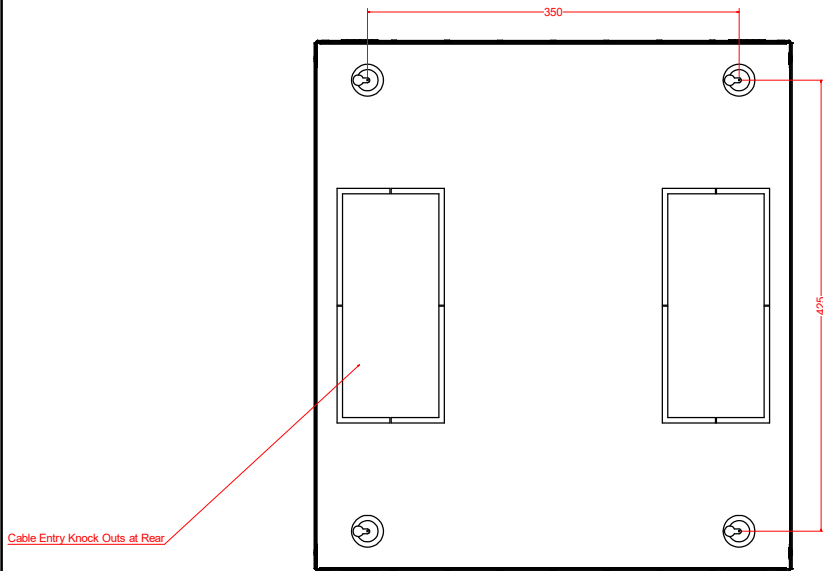

Name	Description	Qty
------	-------------	-----

<i>Description.</i>	4u 19 inch 350mm Deep Desktop / Wall Mount Rack	<i>Material.</i>	1.2 Mild Steel	Designed by Shane	<i>Customer</i>	
				Date 09/11/2023	Ad-Tek	
<i>Drawing No.</i>	AD4URX-LPC-350	<i>Rev.</i>	Scale	<i>Finish</i>	<i>Tolerance</i>	Units 31-37, Broton Drive, Broton Industrial Estate, Halstead. Essex. CO9 1HB Telephone : 01787 474470 e-mail : sales@ad-tekproducts.co.uk
		0	1 : 1		+ / - 0.2mm	

Cable Entry Knock Outs at Rear

Fixing Thread for Covers

Ventilation on Sides

Fixing Holes for Adjustable Internal Rails

Description.	4u 19 inch 450mm Deep Desktop / Wall Mount Rack		Material.	Designed by		Customer
				Shane		
Drawing No.	Rev.	Scale	1.2 Mild Steel	Date		Units 31-37, Broton Drive, Broton Industrial Estate, Halstead. Essex. CO9 1HB Telephone : 01787 474470 e-mail : sales@ad-tekproducts.co.uk
				AD4URX-LPC-450	0	
					+ / - 0.2mm	