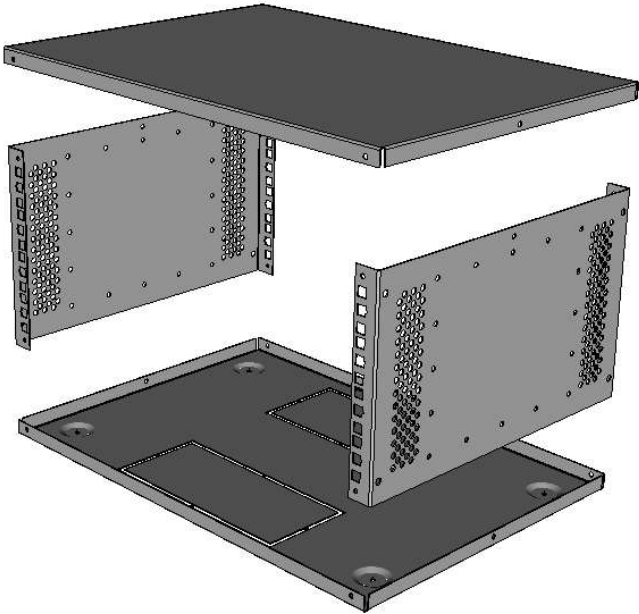

Name	Description	Qty
------	-------------	-----

<i>Description.</i>	4u 19 inch 350mm Deep Desktop / Wall Mount Rack	<i>Material.</i>	1.2 Mild Steel	Designed by Shane	<i>Customer</i>	
				Date 09/11/2023	Ad-Tek	
<i>Drawing No.</i>	AD4URX-LPC-350	<i>Rev.</i>	Scale	<i>Finish</i>	<i>Tolerance</i>	Units 31-37, Broton Drive, Broton Industrial Estate, Halstead. Essex. CO9 1HB Telephone : 01787 474470 e-mail : sales@ad-tekproducts.co.uk
		0	1 : 1		+ / - 0.2mm	

Cable Entry Knock Outs at Rear

Fixing Thread for Covers

Ventilation on Sides

Fixing Holes for Adjustable Internal Rails

Description.	4u 19 inch 450mm Deep Desktop / Wall Mount Rack		Material.	Designed by		Customer
				Shane		
Drawing No.	Rev.	Scale	1.2 Mild Steel	Date		Units 31-37, Broton Drive, Broton Industrial Estate, Halstead. Essex. CO9 1HB Telephone : 01787 474470 e-mail : sales@ad-tekproducts.co.uk
				AD4URX-LPC-450	0	
					+ / - 0.2mm	