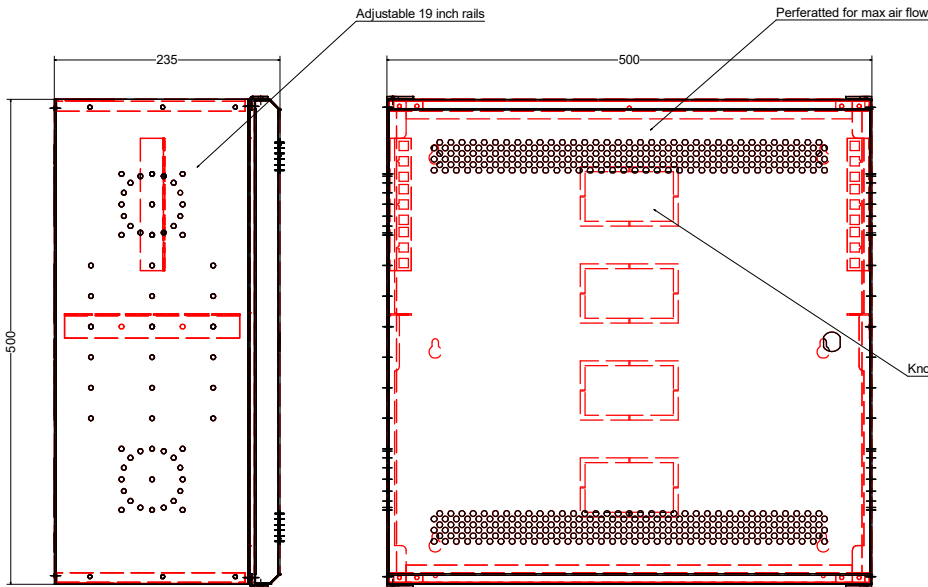

Knock-outs top and bottom for cable entry

Adjustable 19 inch rails

Perforated for max air flow

Knock-outs at rear for cable entry

Description. 4u Low Profile Cab-500 Style

Material.

Designed by

Customer

Shane

Ad-Tek

Date

22/03/2024

1.2 Mild Steel

Drawing No.

Rev.

Scale

Finish

Tolerance

ADLPC-4U-500

0

1 : 1

Black/Grey/White

+ / - 0.2mm

Units 31-37, Broton Drive, Broton Industrial Estate, Halstead. Essex. CO9 1HB
Telephone : 01787 474470 e-mail : sales@ad-tekproducts.co.uk