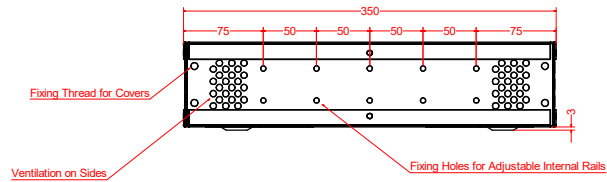

Description. 1u 19 inch 350mm Deep Desktop / Wall Mount Rack		Material. 1.2 Mild Steel		Designed by Shane		Customer Ad-Tek	
				Date 09/11/2023			
Drawing No. AD1URX-LPC-350		Rev. 0	Scale 1 : 1	Finish		Tolerance + / - 0.2mm	
						 Units 31-37, Broton Drive, Broton Industrial Estate, Halstead. Essex. CO9 1HB Telephone : 01787 474470 e-mail : sales@ad-tekproducts.co.uk	

Description.	1u 19 inch 350mm Deep Desktop / Wall Mount Rack		Material.	Designed by	Customer
				Shane	
Drawing No.	Rev.	Scale	Finish	Date	Units 31-37, Broton Drive, Broton Industrial Estate, Halstead. Essex. CO9 1HB Telephone : 01787 474470 e-mail : sales@ad-tekproducts.co.uk
				AD1URX-LPC-350	
			1.2 Mild Steel	09/11/2023	
				+ / - 0.2mm	