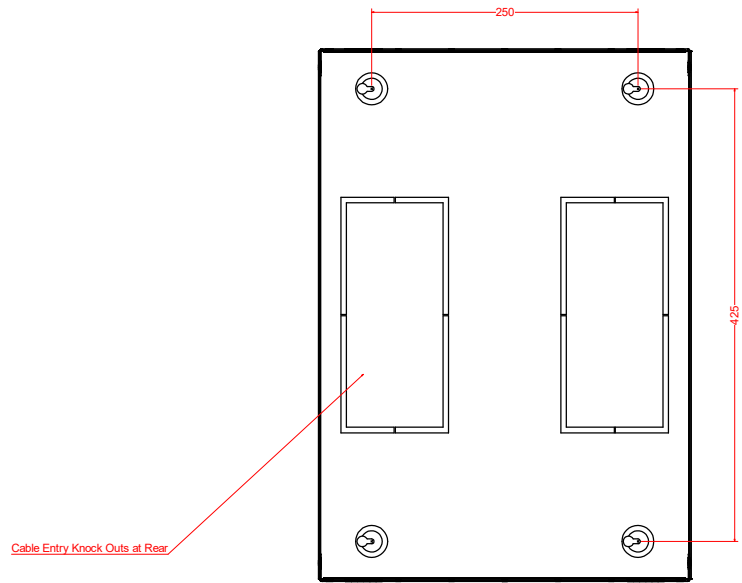

Description. 1u 19 inch 350mm Deep Desktop / Wall Mount Rack		Material. 1.2 Mild Steel		Designed by Shane		Customer Ad-Tek	
				Date 09/11/2023			
Drawing No. AD1URX-LPC-350		Rev. 0	Scale 1 : 1	Finish		Tolerance + / - 0.2mm	
						 Units 31-37, Broton Drive, Broton Industrial Estate, Halstead. Essex. CO9 1HB Telephone : 01787 474470 e-mail : sales@ad-tekproducts.co.uk	

Description.	1u 19 inch 350mm Deep Desktop / Wall Mount Rack		Material.	Designed by	Customer
				Shane	
Drawing No.	Rev.	Scale	Finish	Date	Units 31-37, Broton Drive, Broton Industrial Estate, Halstead. Essex. CO9 1HB Telephone : 01787 474470 e-mail : sales@ad-tekproducts.co.uk
				AD1URX-LPC-350	
			1.2 Mild Steel	09/11/2023	
				+ / - 0.2mm	