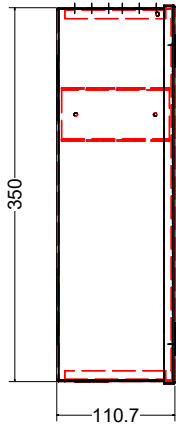

Type	Name	Description	Qty
------	------	-------------	-----

Knocks outs for cable entry on base only

Knocks outs for cable entry

Ventilation for air flow

Description.	2u 19" Slimline Vertical Wall Mount Network Cabinet		Material.	Designed by	Customer
				Shane	
Drawing No.	Rev.	Scale	Finish	Date	Units 31-37, Broton Drive, Broton Industrial Estate, Halstead. Essex. CO9 1HB Telephone : 01787 474470 e-mail : sales@ad-tekproducts.co.uk
				ADSWC2U	
				19/01/2024	
				+ / - 0.2mm	