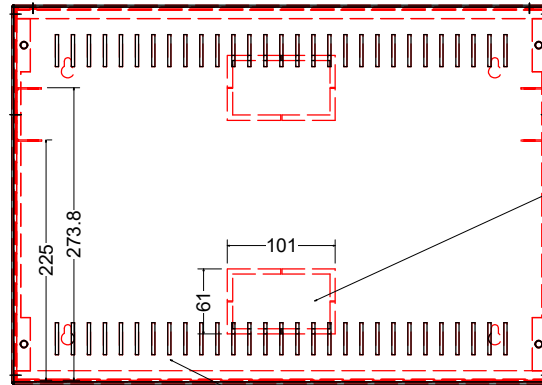

Type	Name	Description	Qty
------	------	-------------	-----

Knocks outs for cable entry on base only

Knocks outs for cable entry

Ventilation for air flow

Description.	2u 19" Slimline Vertical Wall Mount Network Cabinet		Material.	Designed by	Customer
				Shane	
Drawing No.	Rev.	Scale	Finish	Date	Units 31-37, Broton Drive, Broton Industrial Estate, Halstead. Essex. CO9 1HB Telephone : 01787 474470 e-mail : sales@ad-tekproducts.co.uk
				ADSWC2U	
				19/01/2024	
				+ / - 0.2mm	