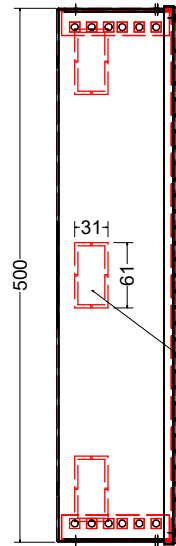

Type	Name	Description	Qty
------	------	-------------	-----

Knocks outs for cable entry on base only

Knocks outs for cable entry

Ventilation for air flow

Description.	2u 19" Slimline Vertical Wall Mount Network Cabinet		Material.	Designed by	Customer
				Shane	
Drawing No.	Rev.	Scale	Finish	Date	Units 31-37, Broton Drive, Broton Industrial Estate, Halstead. Essex. CO9 1HB Telephone : 01787 474470 e-mail : sales@ad-tekproducts.co.uk
				ADSWC2U	
				19/01/2024	
				+ / - 0.2mm	