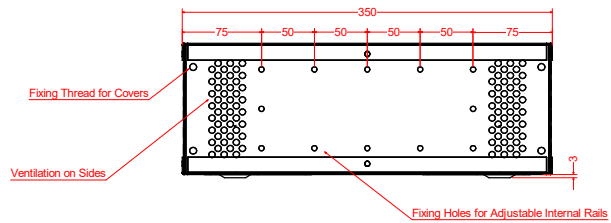

Name	Description	Qty
------	-------------	-----

Description. 2u 19 inch 450mm Deep Desktop / Wall Mount Rack		Material. 1.2 Mild Steel	Designed by Shane	Customer Ad-Tek
			Date 09/11/2023	
Drawing No. AD2URX-LPC-450	Rev. 0	Scale 1 : 1	Finish	 Units 31-37, Broton Drive, Broton Industrial Estate, Halstead. Essex. CO9 1HB Telephone : 01787 474470 e-mail : sales@ad-tekproducts.co.uk
			Tolerance + / - 0.2mm	

Cable Entry Knock Outs at Rear

Description.	2u 19 inch 350mm Deep Desktop / Wall Mount Rack		Material.	Designed by	Customer
				Shane	
Drawing No.	Rev.	Scale	Finish	Date	Units 31-37, Broton Drive, Broton Industrial Estate, Halstead. Essex. CO9 1HB Telephone : 01787 474470 e-mail : sales@ad-tekproducts.co.uk
				AD2URX-LPC-350	