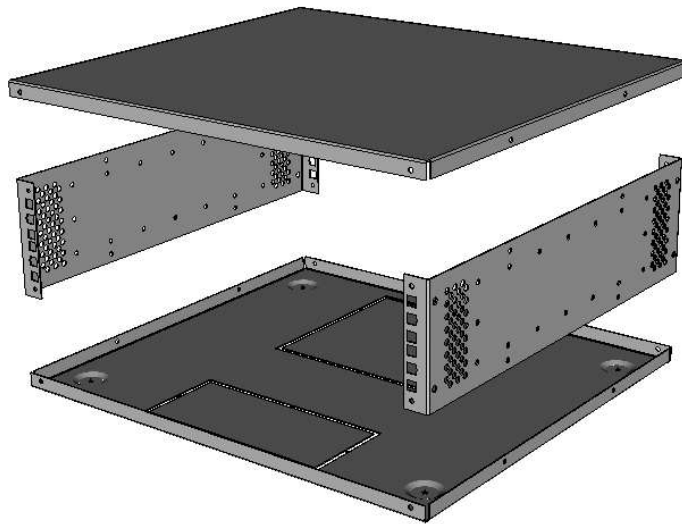

Name	Description	Qty
------	-------------	-----

Description. 2u 19 inch 450mm Deep Desktop / Wall Mount Rack		Material. 1.2 Mild Steel	Designed by Shane	Customer Ad-Tek
			Date 09/11/2023	
Drawing No. AD2URX-LPC-450	Rev. 0	Scale 1 : 1	Finish	 Units 31-37, Broton Drive, Broton Industrial Estate, Halstead. Essex. CO9 1HB Telephone : 01787 474470 e-mail : sales@ad-tekproducts.co.uk
			Tolerance + / - 0.2mm	

Cable Entry Knock Outs at Rear

Description.	2u 19 inch 350mm Deep Desktop / Wall Mount Rack		Material.	Designed by	Customer
				Shane	
Drawing No.	Rev.	Scale	Finish	Date	Units 31-37, Broton Drive, Broton Industrial Estate, Halstead. Essex. CO9 1HB Telephone : 01787 474470 e-mail : sales@ad-tekproducts.co.uk
				AD2URX-LPC-350	