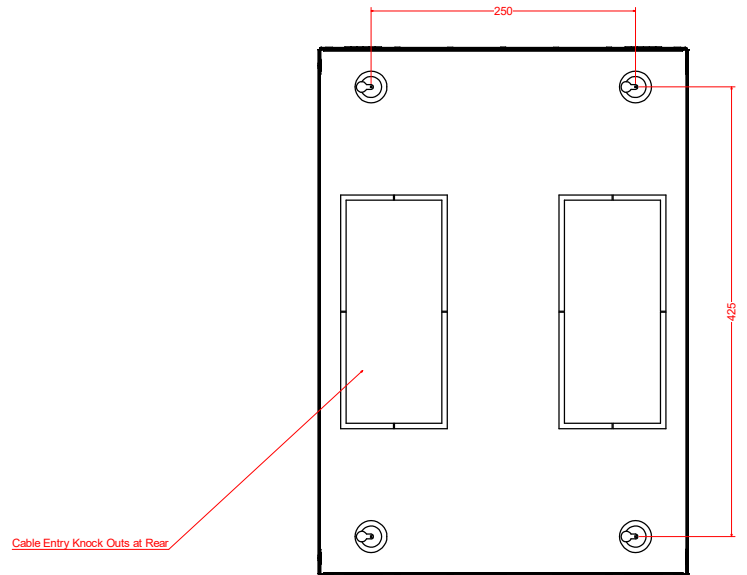

Name	Description	Qty
------	-------------	-----

Description. 2u 19 inch 450mm Deep Desktop / Wall Mount Rack		Material. 1.2 Mild Steel	Designed by Shane	Customer Ad-Tek
			Date 09/11/2023	
Drawing No. AD2URX-LPC-450	Rev. 0	Scale 1 : 1	Finish	 Units 31-37, Broton Drive, Broton Industrial Estate, Halstead. Essex. CO9 1HB Telephone : 01787 474470 e-mail : sales@ad-tekproducts.co.uk
			Tolerance + / - 0.2mm	

Cable Entry Knock Outs at Rear

Description.	2u 19 inch 350mm Deep Desktop / Wall Mount Rack		Material.	Designed by	Customer
				Shane	
Drawing No.	Rev.	Scale	Finish	Date	Units 31-37, Broton Drive, Broton Industrial Estate, Halstead. Essex. CO9 1HB Telephone : 01787 474470 e-mail : sales@ad-tekproducts.co.uk
				AD2URX-LPC-350	