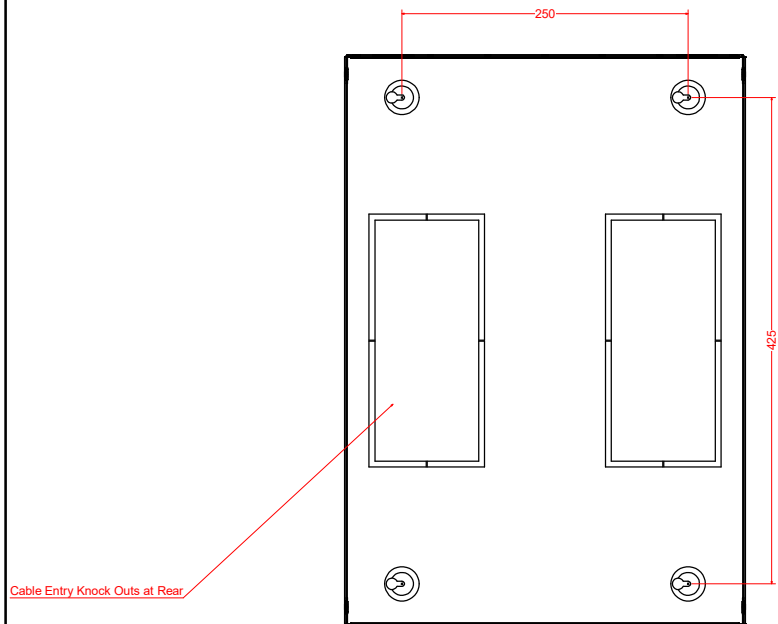

Name	Description	Qty
------	-------------	-----

<b>Description.</b> 4u 19 inch 350mm Deep Desktop / Wall Mount Rack		<b>Material.</b>	Designed by Shane	<b>Customer</b> Ad-Tek	
		1.2 Mild Steel	Date 09/11/2023		
<b>Drawing No.</b> AD4URX-LPC-350	<b>Rev.</b> 0	<b>Scale</b> 1 : 1	<b>Finish</b>	<b>Tolerance</b> + / - 0.2mm	Units 31-37, Broton Drive, Broton Industrial Estate, Halstead. Essex. CO9 1HB Telephone : 01787 474470 e-mail : sales@ad-tekproducts.co.uk

Cable Entry Knock Outs at Rear

Fixing Thread for Covers

Ventilation on Sides

Fixing Holes for Adjustable Internal Rails

<b>Description.</b> 4u 19 inch 350mm Deep Desktop / Wall Mount Rack		<b>Material.</b> 1.2 Mild Steel	Designed by Shane Date 09/11/2023	<b>Customer</b> Ad-Tek	 Units 31-37, Broton Drive, Broton Industrial Estate, Halstead. Essex. CO9 1HB Telephone : 01787 474470 e-mail : sales@ad-tekproducts.co.uk
<b>Drawing No.</b> AD4URX-LPC-350	<b>Rev.</b> 0	<b>Scale</b> 1 : 1	<b>Finish</b>	<b>Tolerance</b> + / - 0.2mm	