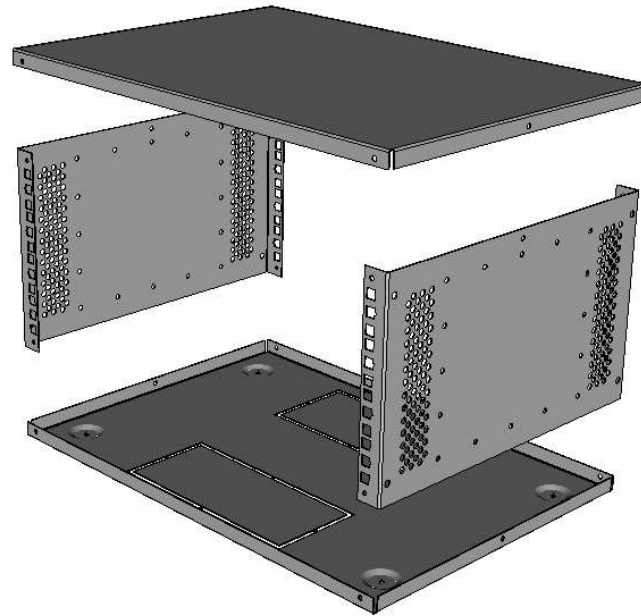

Name	Description	Qty
------	-------------	-----

<b>Description.</b> 4u 19 inch 350mm Deep Desktop / Wall Mount Rack		<b>Material.</b>	Designed by Shane	<b>Customer</b> Ad-Tek	
		1.2 Mild Steel	Date 09/11/2023		
<b>Drawing No.</b> AD4URX-LPC-350	<b>Rev.</b> 0	<b>Scale</b> 1 : 1	<b>Finish</b>	<b>Tolerance</b> + / - 0.2mm	Units 31-37, Broton Drive, Broton Industrial Estate, Halstead. Essex. CO9 1HB Telephone : 01787 474470 e-mail : sales@ad-tekproducts.co.uk

Cable Entry Knock Outs at Rear

Fixing Thread for Covers

Ventilation on Sides

Fixing Holes for Adjustable Internal Rails

<b>Description.</b> 4u 19 inch 350mm Deep Desktop / Wall Mount Rack		<b>Material.</b> 1.2 Mild Steel	Designed by Shane Date 09/11/2023	<b>Customer</b> Ad-Tek	 Units 31-37, Broton Drive, Broton Industrial Estate, Halstead. Essex. CO9 1HB Telephone : 01787 474470 e-mail : sales@ad-tekproducts.co.uk
<b>Drawing No.</b> AD4URX-LPC-350	<b>Rev.</b> 0	<b>Scale</b> 1 : 1	<b>Finish</b>	<b>Tolerance</b> + / - 0.2mm	