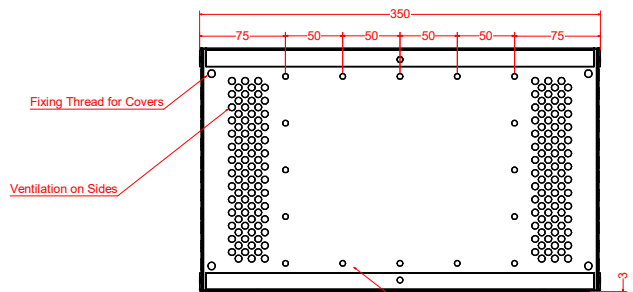

Name	Description	Qty
------	-------------	-----

<b>Description.</b> 4u 19 inch 350mm Deep Desktop / Wall Mount Rack		<b>Material.</b>	Designed by Shane	<b>Customer</b> Ad-Tek	
		1.2 Mild Steel	Date 09/11/2023		
<b>Drawing No.</b> AD4URX-LPC-350	<b>Rev.</b> 0	<b>Scale</b> 1 : 1	<b>Finish</b>	<b>Tolerance</b> + / - 0.2mm	Units 31-37, Broton Drive, Broton Industrial Estate, Halstead. Essex. CO9 1HB Telephone : 01787 474470 e-mail : sales@ad-tekproducts.co.uk

Cable Entry Knock Outs at Rear

Fixing Thread for Covers

Ventilation on Sides

Fixing Holes for Adjustable Internal Rails

<b>Description.</b> 4u 19 inch 350mm Deep Desktop / Wall Mount Rack		<b>Material.</b> 1.2 Mild Steel	Designed by Shane Date 09/11/2023	<b>Customer</b> Ad-Tek	 Units 31-37, Broton Drive, Broton Industrial Estate, Halstead. Essex. CO9 1HB Telephone : 01787 474470 e-mail : sales@ad-tekproducts.co.uk
<b>Drawing No.</b> AD4URX-LPC-350	<b>Rev.</b> 0	<b>Scale</b> 1 : 1	<b>Finish</b>	<b>Tolerance</b> + / - 0.2mm	