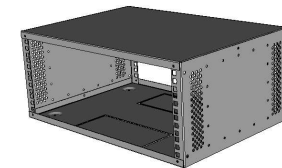

Cable Entry Knock Outs at Rear

Fixing Thread for Covers

Ventilation on Sides

Fixing Holes for Adjustable Internal Rails

<b>Description.</b> 4u 19 inch 350mm Deep Desktop / Wall Mount Rack		<b>Material.</b> 1.2 Mild Steel	Designed by Shane Date 09/11/2023	<b>Customer</b> Ad-Tek	 Units 31-37, Broton Drive, Broton Industrial Estate, Halstead. Essex. CO9 1HB Telephone : 01787 474470 e-mail : sales@ad-tekproducts.co.uk
<b>Drawing No.</b> AD4URX-LPC-350	<b>Rev.</b> 0	<b>Scale</b> 1 : 1	<b>Finish</b>	<b>Tolerance</b> + / - 0.2mm	