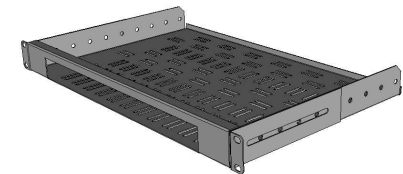

Type	Name	Description	Qty
------	------	-------------	-----

Adjustable by 75mm, either forward or backward

30.0mm x 4.5mm Cable Tie Slots

Description. 1U-300 Adj-Brush Cable Management Shelf		Material. 1.2 Mild Steel		Designed by Shane	Customer AD-TEK
				Date	
Drawing No. ADCS1U-300-BP	Rev. 0	Scale 1 : 1	Finish	Tolerance + / - 0.2mm	 Units 31-37, Broton Drive, Broton Industrial Estate, Halstead. Essex. CO9 1HB Telephone : 01787 474470 e-mail : sales@ad-tekproducts.co.uk