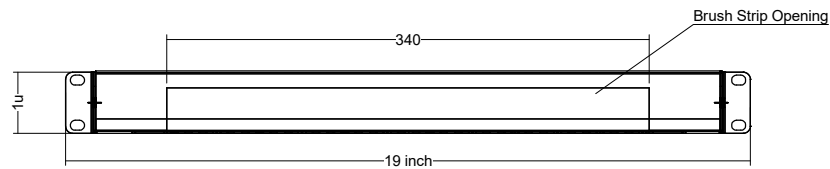

Type	Name	Description	Qty
------	------	-------------	-----

Adjustable by 75mm, either forward or backward

30.0mm x 4.5mm Cable Tie Slots

Description. 1U-300 Adj-Brush Cable Management Shelf		Material. 1.2 Mild Steel		Designed by Shane	Customer AD-TEK
				Date	
Drawing No. ADCS1U-300-BP	Rev. 0	Scale 1 : 1	Finish	Tolerance + / - 0.2mm	 Units 31-37, Broton Drive, Broton Industrial Estate, Halstead. Essex. CO9 1HB Telephone : 01787 474470 e-mail : sales@ad-tekproducts.co.uk