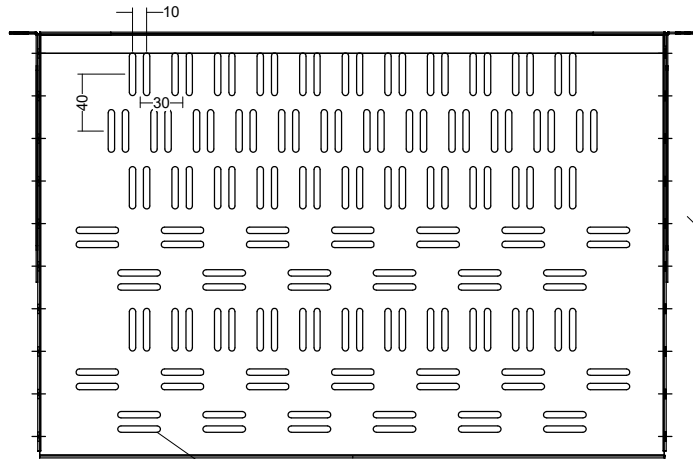

Type	Name	Description	Qty
------	------	-------------	-----

Adjustable by 75mm, either forward or backward

30.0mm x 4.5mm Cable Tie Slots

Description. 1U-300 Adj-Brush Cable Management Shelf		Material. 1.2 Mild Steel		Designed by Shane	Customer AD-TEK
				Date	
Drawing No. ADCS1U-300-BP	Rev. 0	Scale 1 : 1	Finish	Tolerance + / - 0.2mm	 Units 31-37, Broton Drive, Broton Industrial Estate, Halstead. Essex. CO9 1HB Telephone : 01787 474470 e-mail : sales@ad-tekproducts.co.uk