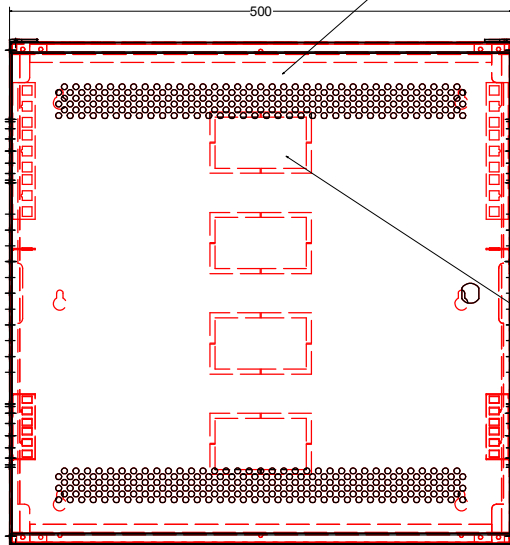

Knock-outs top and bottom for cable entry

Rotates and Adjustable 19 inch rails

Perforated for max air flow

Knock-outs at rear for cable entry

Description. 3u Low Profile Cab-500 Style		Material. 1.2 Mild Steel		Designed by Shane	Customer Ad-Tek
				Date 22/03/2024	
Drawing No. ADLPC-3U-500	Rev. 0	Scale 1 : 1	Finish Black/Grey/White	Tolerance + / - 0.2mm	 Units 31-37, Broton Drive, Broton Industrial Estate, Halstead. Essex. CO9 1HB Telephone : 01787 474470 e-mail : sales@ad-tekproducts.co.uk