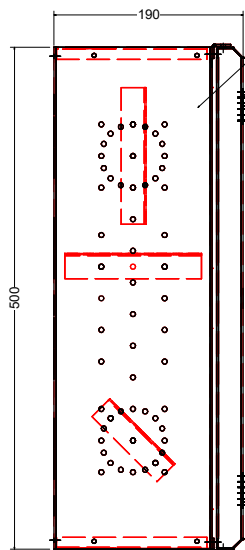

Knock-outs top and bottom for cable entry

Rotates and Adjustable 19 inch rails

Perforated for max air flow

Knock-outs at rear for cable entry

Description. 3u Low Profile Cab-500 Style		Material. 1.2 Mild Steel		Designed by Shane	Customer Ad-Tek
				Date 22/03/2024	
Drawing No. ADLPC-3U-500	Rev. 0	Scale 1 : 1	Finish Black/Grey/White	Tolerance + / - 0.2mm	 Units 31-37, Broton Drive, Broton Industrial Estate, Halstead. Essex. CO9 1HB Telephone : 01787 474470 e-mail : sales@ad-tekproducts.co.uk