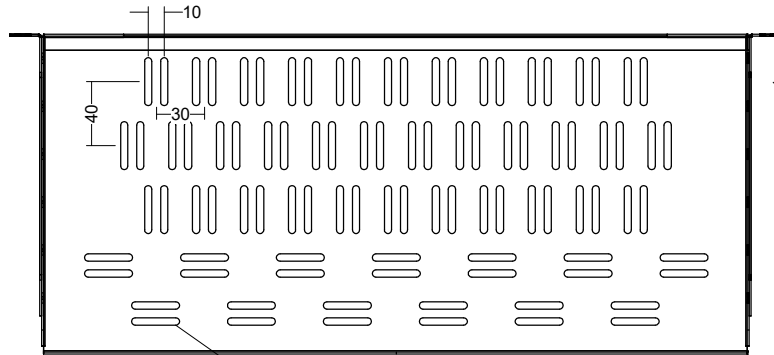

Type	Name	Description	Qty
------	------	-------------	-----

Adjustable by 75mm, either forward or backward

30.0mm x 4.5mm Cable Tie Slots

Description. 1U-200 Adj-Brush Cable Management Shelf		Material. 1.2 Mild Steel		Designed by Shane	Customer AD-TEK
				Date	
Drawing No. ADCS1U-200-BP	Rev. 0	Scale 1 : 1	Finish	Tolerance + / - 0.2mm	 Units 31-37, Broton Drive, Broton Industrial Estate, Halstead. Essex. CO9 1HB Telephone : 01787 474470 e-mail : sales@ad-tekproducts.co.uk