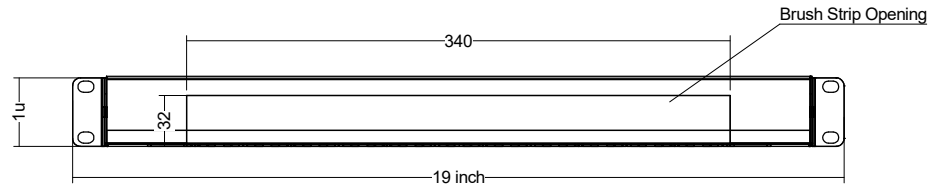

Type	Name	Description	Qty
------	------	-------------	-----

Adjustable by 75mm, either forward or backward

30.0mm x 4.5mm Cable Tie Slots

Description. 1U-200 Adj-Brush Cable Management Shelf		Material. 1.2 Mild Steel		Designed by Shane	Customer AD-TEK
				Date	
Drawing No. ADCS1U-200-BP	Rev. 0	Scale 1 : 1	Finish	Tolerance + / - 0.2mm	 Units 31-37, Broton Drive, Broton Industrial Estate, Halstead. Essex. CO9 1HB Telephone : 01787 474470 e-mail : sales@ad-tekproducts.co.uk